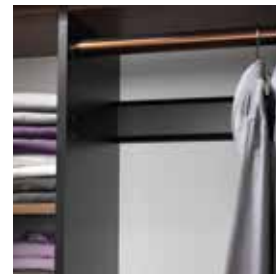

More than a wardrobe

This tailor-made wardrobe suite handles garments, extra bedding, and media handsomely. An upper valance lends architectural interest.

Keep clothing, technology, and accessories at the ready inside a smartly appointed closet. Warm colors, coordinating hardware, and a track cover add upscale polish. A full suite of baskets, built-in hampers, pull-out hampers, and racks make open storage streamlined and convenient.